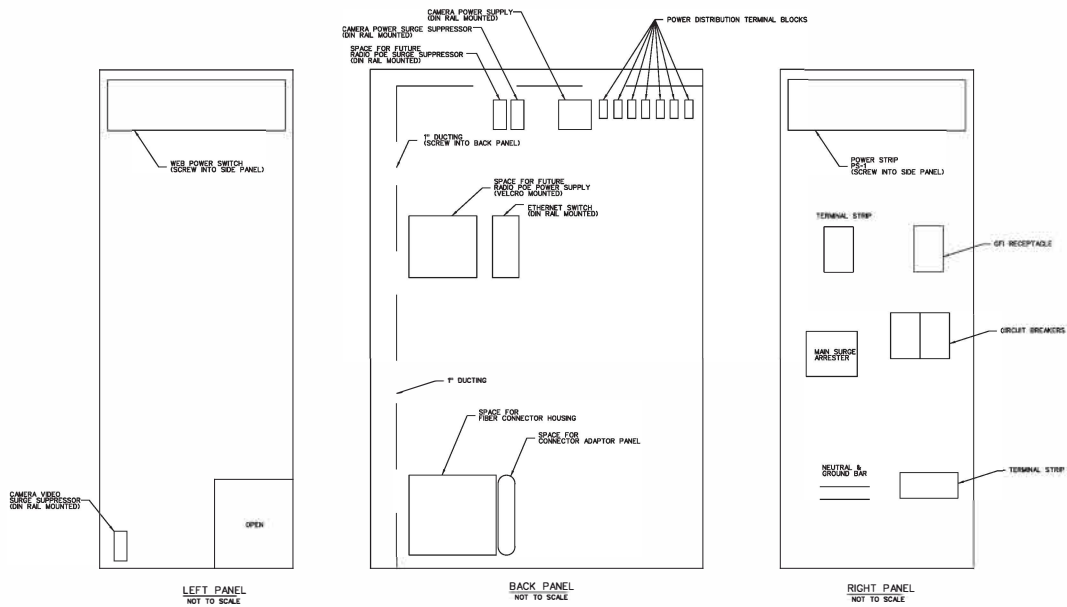

Camera Tower Cabinet Detail Drawing - 1

COMPONENTS LABELED "SPACE FOR FUTURE" ARE NOT INCLUDED IN THIS PROJECT
CONTRACTOR SHALL LEAVE SPACE BLANK

OPERATIONS DIVISION

CONTRACTOR: BROADCOM/ISA

DATE: 12-10-2022 10:18

FILE: camera tower - detail 1.dwg
SCALE: 1:100

NEBRASKA DEPARTMENT OF TRANSPORTATION ITS - OPERATIONS DIVISION	
CAMERA TYPICAL PLAN	(1/2)
CAMERA TOWER CABINET LAYOUT DETAIL	