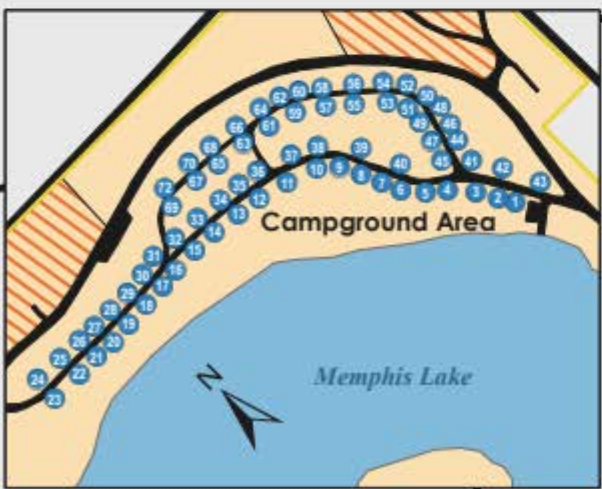

6570 Z1 Attachment A Memphis Mowing Map

Memphis Lake
WMA

Memphis Lake
SRA

No Mow Area

Campground Area

Campsite Tiers	Site Type
BASIC - NO ELECTRICAL SERVICE - Picnic table, fire rings, or grills available - Hydrant, trash receptacle, primitive or modern restroom may be nearby	● Not Reservable ■ Reservable
PRIMITIVE - NO ELECTRICAL SERVICE - Sites without picnic table, fire ring, or grill - May not have access to restroom facilities or trash receptacle	● Not Reservable ■ Reservable

Boat Ramp	Picnic Shelter
Camper Registration	Restroom
Concession	Primitive Camping
Drinking Water	State Recreation Area Boundary
Dump Station	Wildlife Management Area Boundary
Picnic Area	Mowing Area

Road D