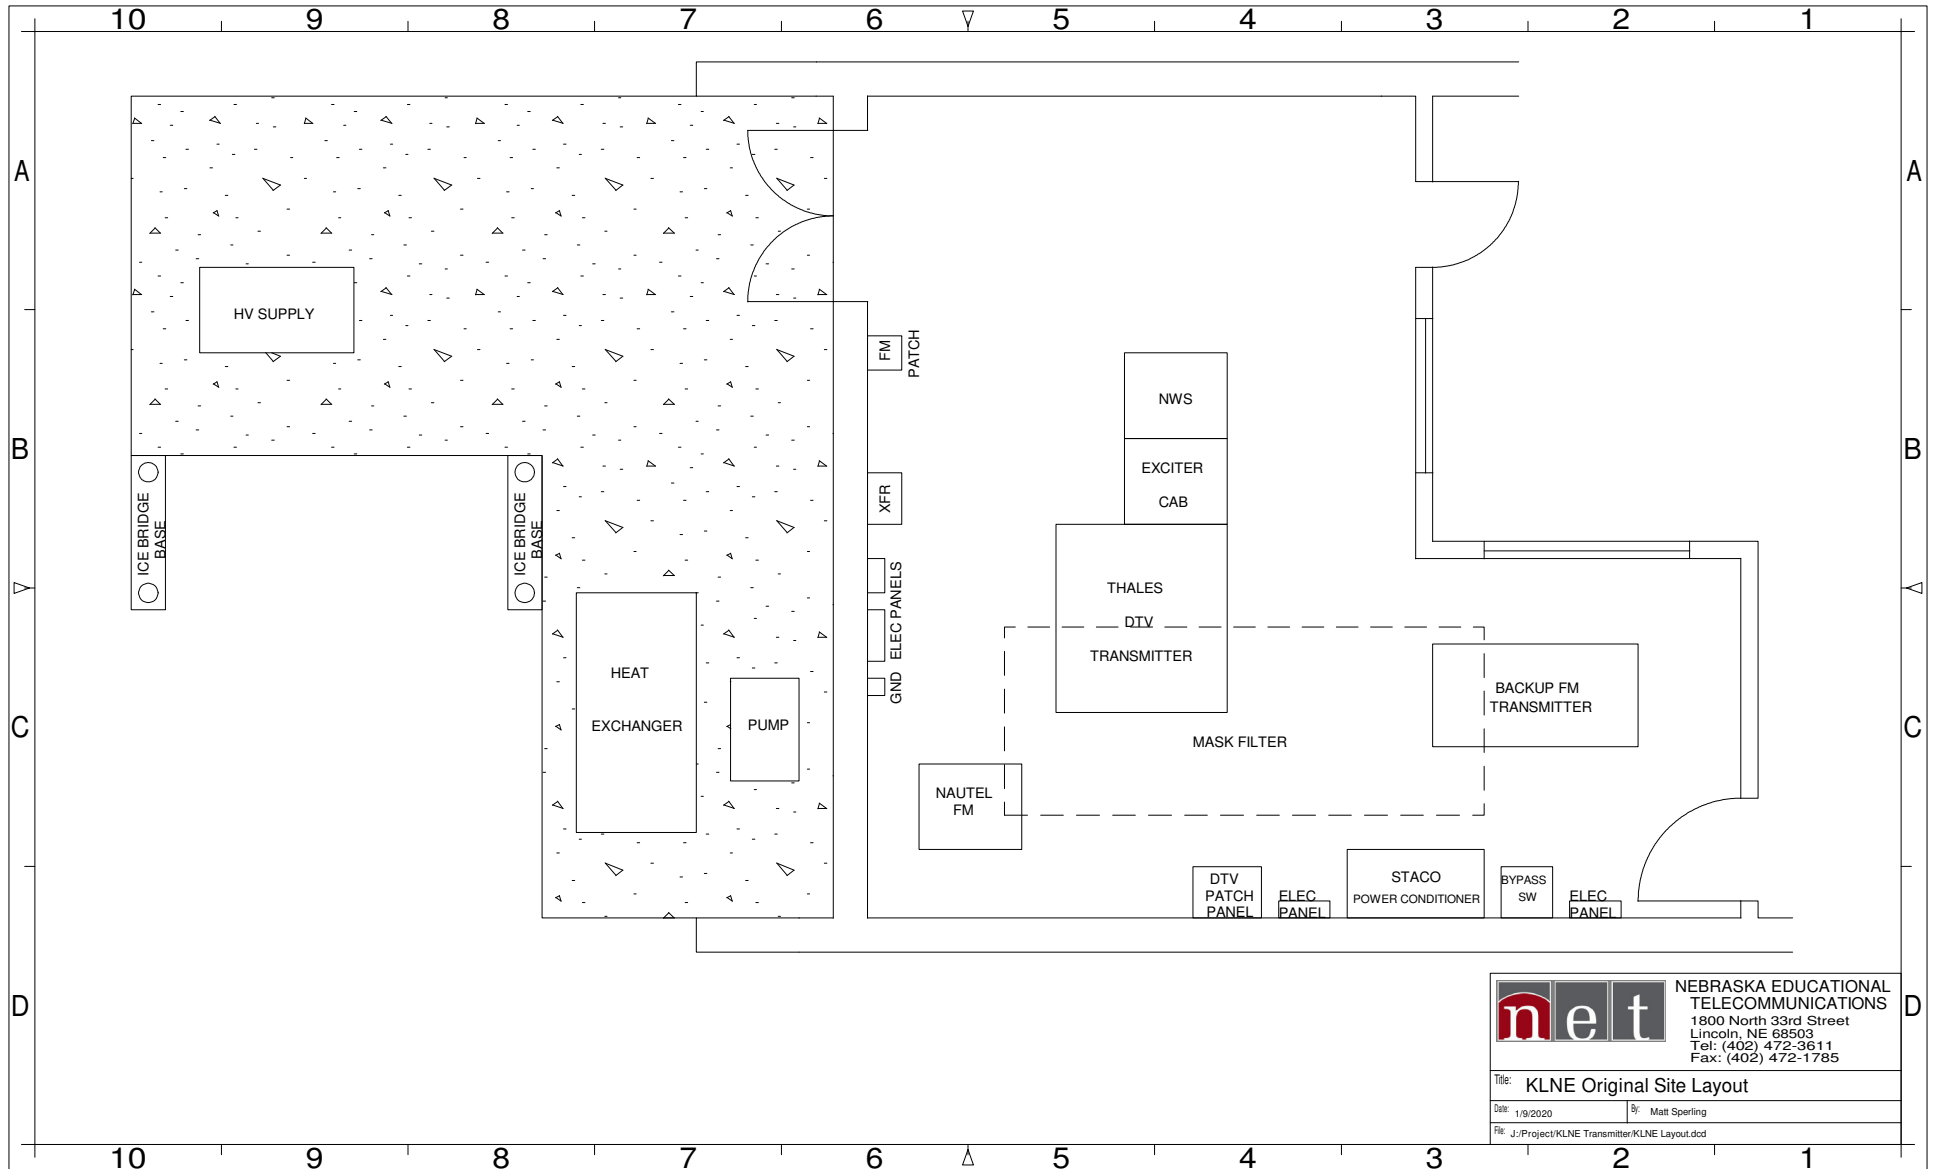

Attachment A

		NEBRASKA EDUCATIONAL TELECOMMUNICATIONS 1800 North 33rd Street Lincoln, NE 68503 Tel: (402) 472-3611 Fax: (402) 472-1785
Title: KLNE Original Site Layout		
Date: 1/9/2020	By: Matt Sperling	
File: J:\Project\KLNE Transmitter\KLNE Layout.dcd		