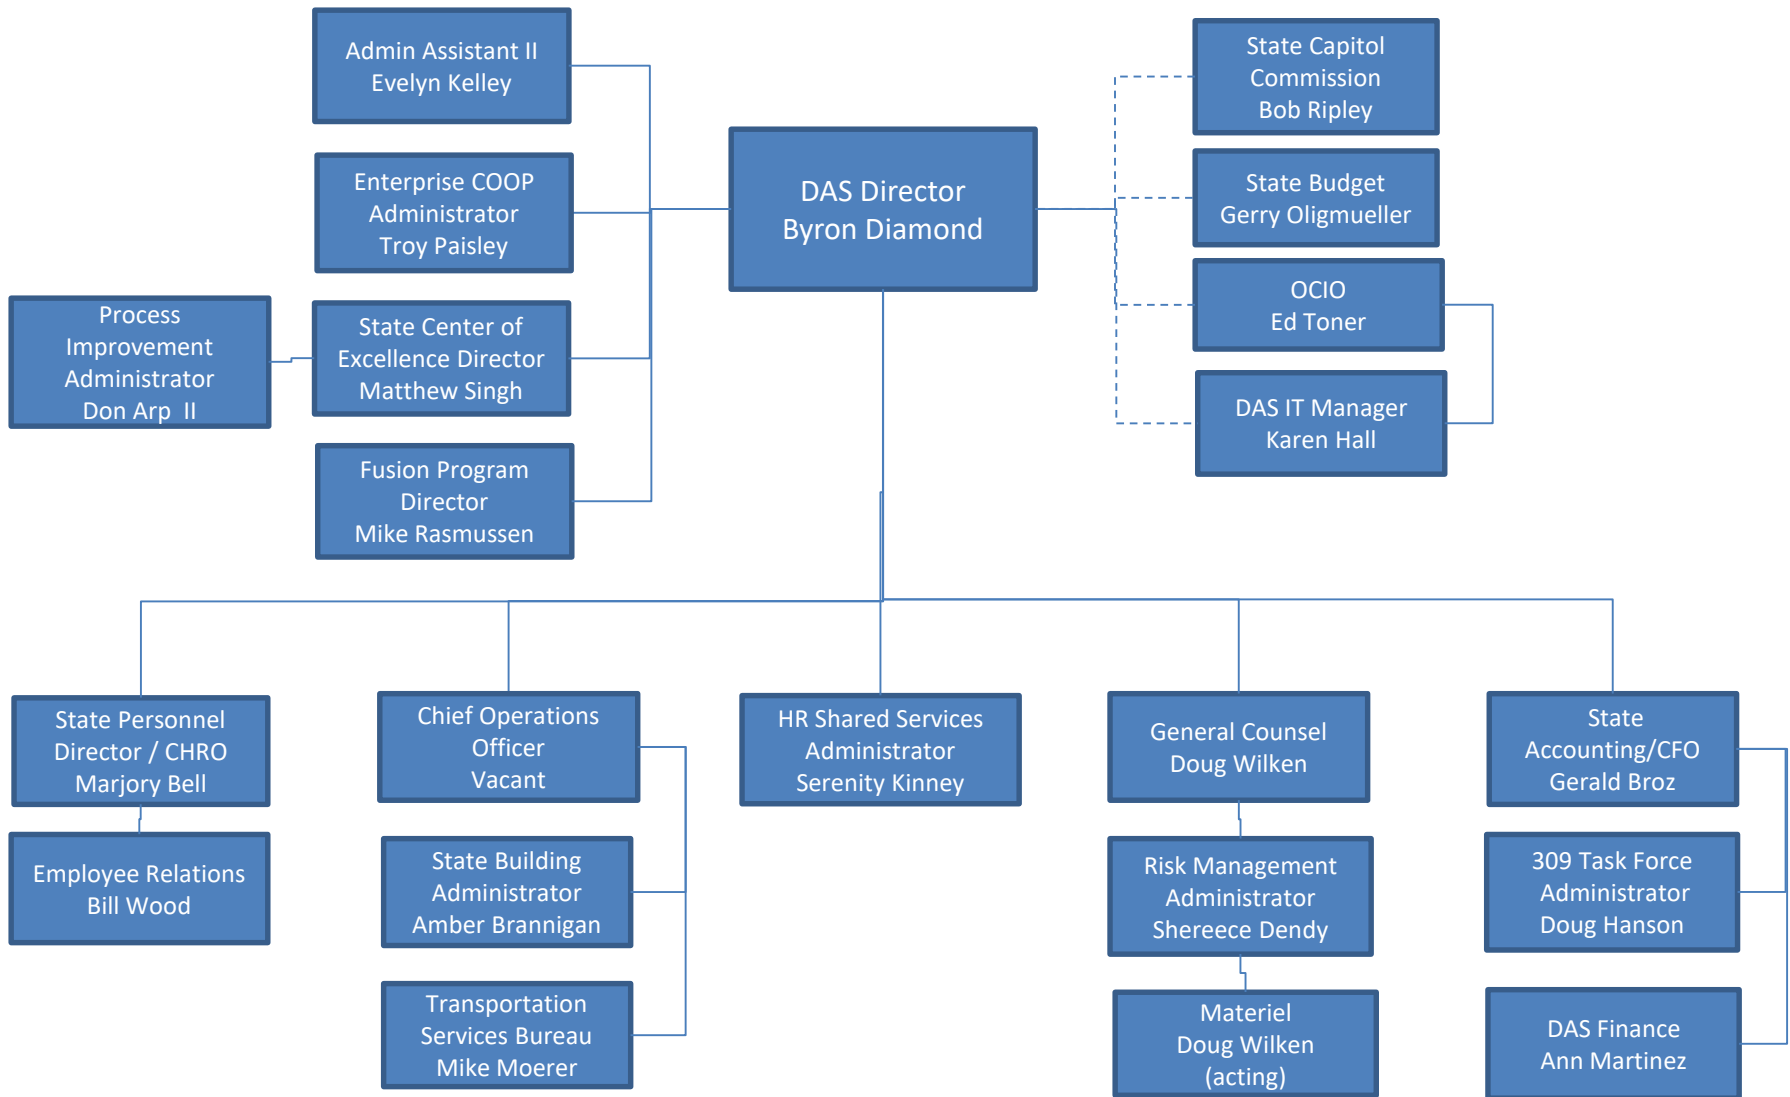

DAS Senior Management Structure

Solid Line: Administrative and Operational Control
 Dotted Line: Administrative Support Only

As of: August 1, 2017